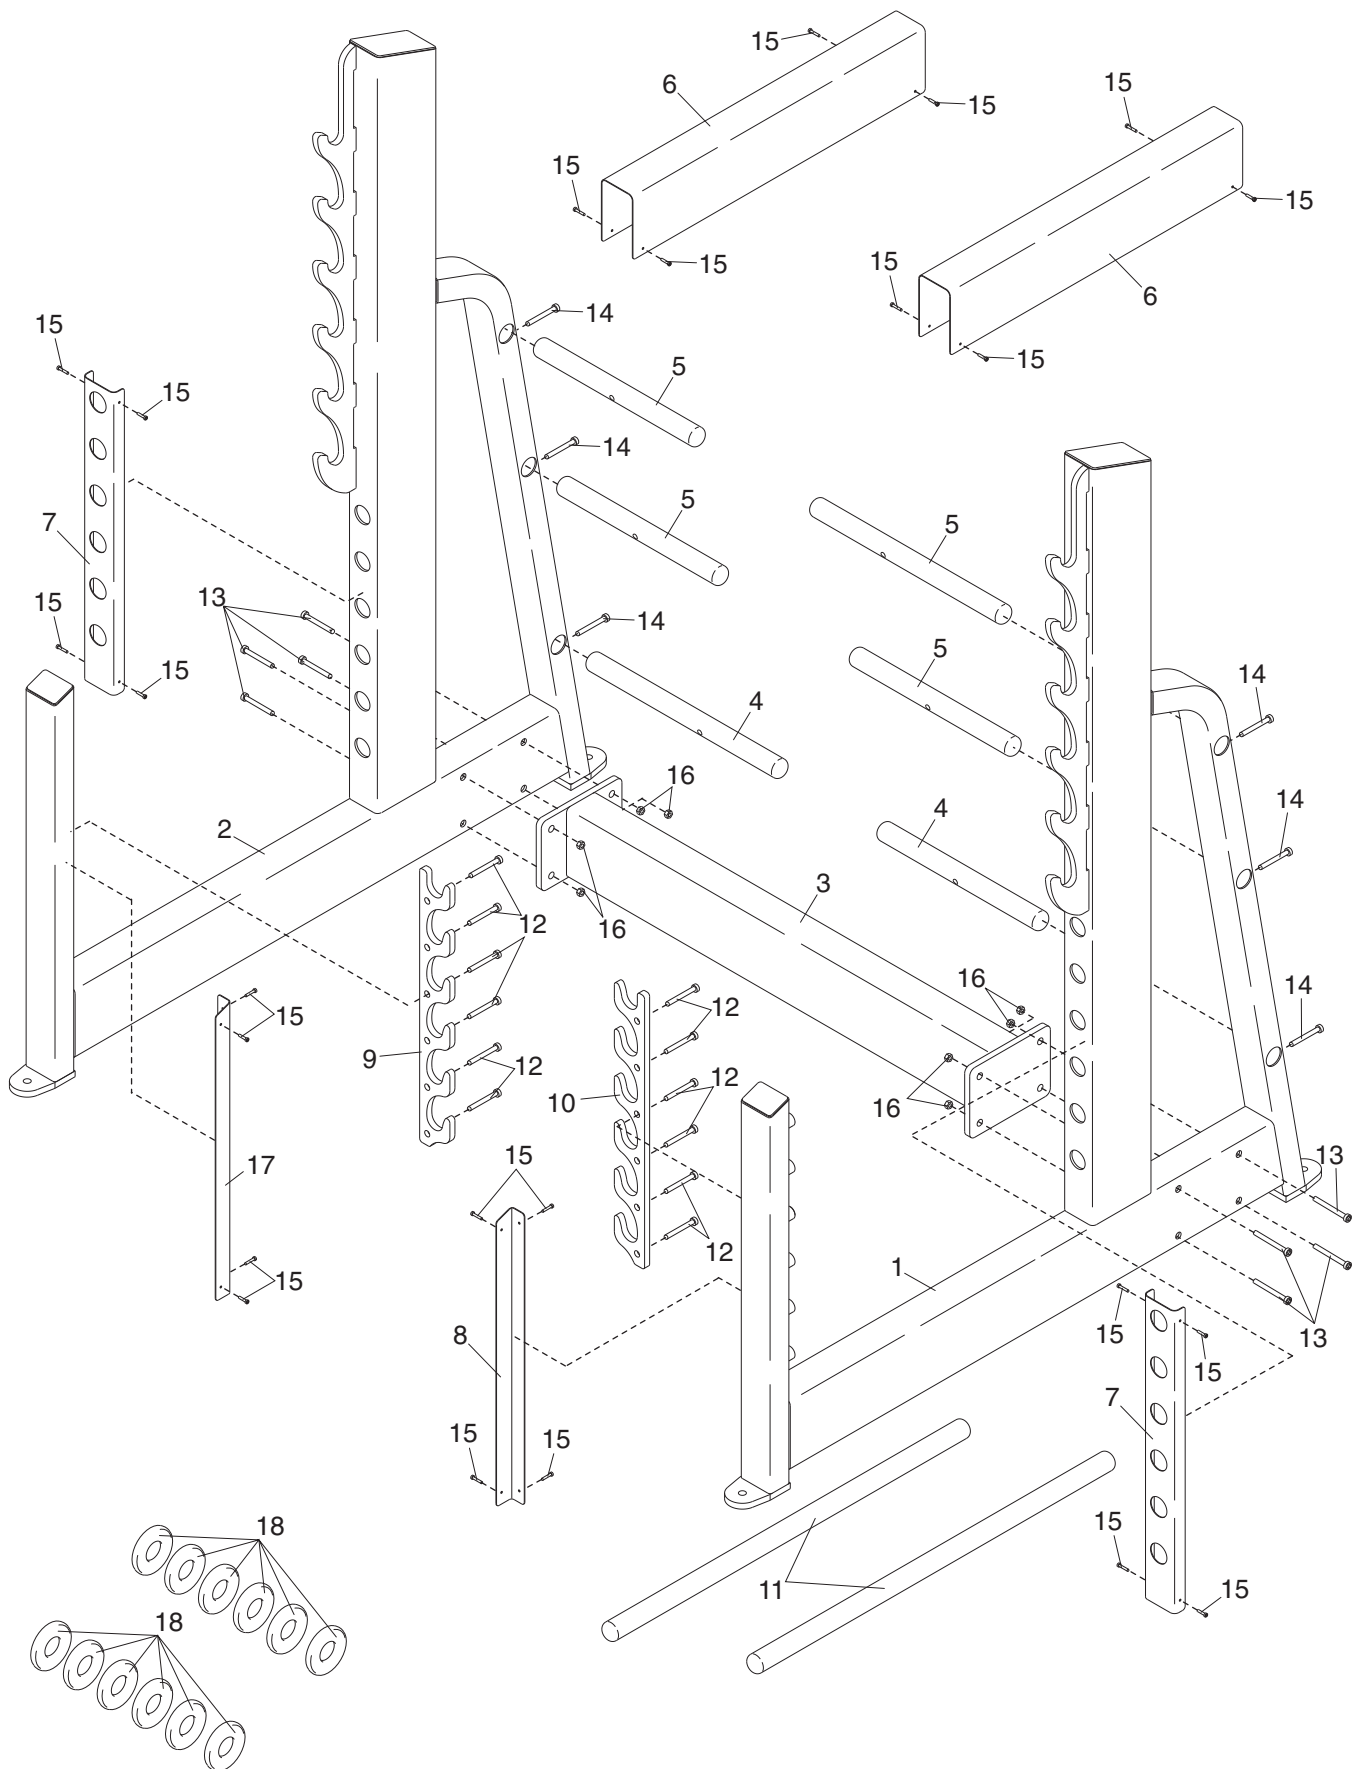

# EXPLODED DRAWING—Model No. GZFW21210

R0204A

<b>Bubble #</b>	<b>OEM Number</b>	<b>Description</b>
12	GZ1038-03	1/2" X 1" FLAT HEAD BOLT
13	GZ1009-04	1/2" X 4.5" BOLT
14	GZ1009-01	1/2" X 1" BOLT
15	GZ1021-01	RIVET
16	GZ1109	1/2" NYLON LOCKNUT
18	GZ1191	BUMPER RING